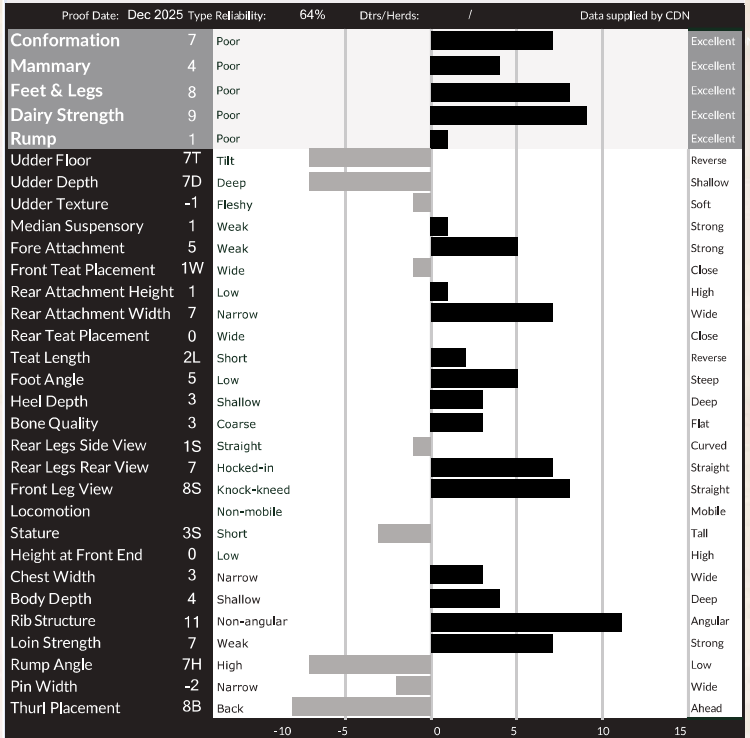

799JE00092 *Lencrest*
COACH 

Reg: JECANM120888121 / DOB: 03/20/2022 / ET JH1C JNSF BB A2A2 / aAa 432516

SIRE
UNIQUE MAVERICK

DAM
LENCREST BOURBON COCOPUFF EX-90
sired by Legendairy Bourbon
5-00 2X 305 D 8,848 KG M 5.9%F 4.5%P

2ND DAM
LENCREST COCOPUFF EX-93-2E 3*
sired by Golden GDK Vivaldi
06-07 305 d 11,843 Kg M 7.46%F 4.32%P

3RD DAM
LENCREST PREMIER COCO EX-92-3E 4*
05-10 305 d 11,162 Kg M 6.26%F 4.61%P

4TH - 6TH DAMS
EX-94-2E 4* X EX-90-2E 2*
*X JIF Little Minnie EX-96-4E 12**

CANADIAN FIGURES			
Lifetime Performance		Rel 63% Dtr / Herds	Functional Traits
GLPI	+1790	Feed Efficiency	Daughter Fertility
PRO \$	\$1593	Herd Life	99
Production	Rel 74%	Mastitis Resistance	93
Milk	594 kgs	Metabolic Disease	101
Fat	56 kgs +0.32%	Hoof Health	100
Protein	39 kgs +0.20%	Lactation Persistence	103
			Daughter Calving Ability
			109
			Dtr Calving Ability
			100
			Body Condition
			98

AMERICAN FIGURES			
Lifetime Performance		Functional Traits	
JPI	+58	Somatic Cell Score	3.20
NET MERIT	\$173	Productive Life	-0.2
Production	Rel 78%	Daughter / Herds	0/0
Milk	-329 lbs	Combined F&P	31 lbs
Fat	23 lbs +0.21%	Cheese Merit	\$194
Protein	8 lbs +0.11%	Fertility Index	-0.7
		Cow Conception Rate	-1.4
		Daughter Preg Rate	-0.4
		Sire Calving Ease	
		Dtr Calving Ease	
		Sire Stillbirth	
		Dtr Stillbirth	