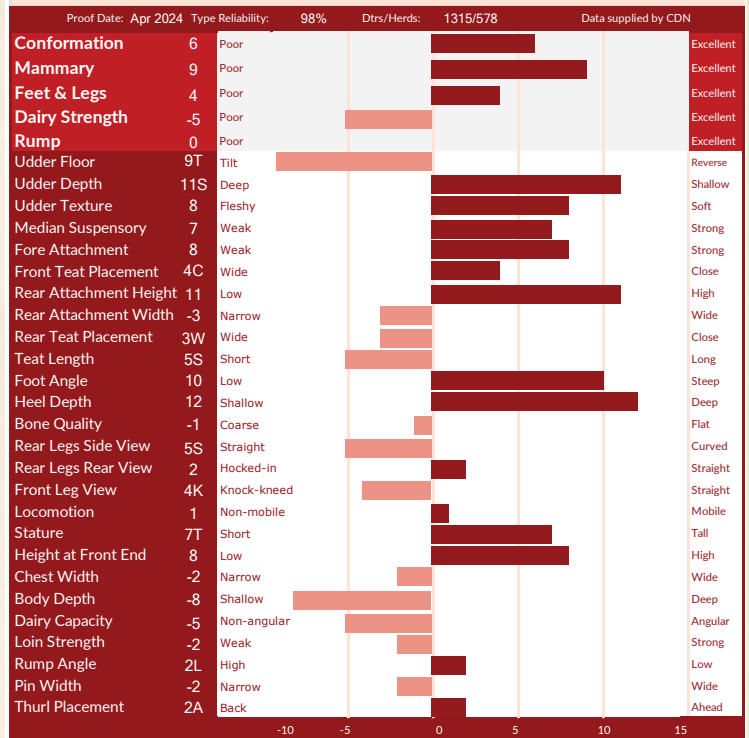

AMERICAN FIGURES					
Lifetime Performance		Functional Traits			
GTPI	+1951	Somatic Cell Score	2.96	Daughter Preg Rate	1.2
NET MERIT	-\$206	Productive Life	1.9	Sire Calving Ease	3.5%
Production	Rel: 99%			Dtr Calving Ease	2.3%
Milk	-350 lbs	Daughter / Herds	5362/1889	Sire Stillbirth	9.1%
Fat	-22 lbs -0.03%	Combined F&P	-45 lbs	Dtr Stillbirth	6.8%
Protein	-23 lbs -0.04%	Cheese Merit	-\$212	Fertility Index	0.8