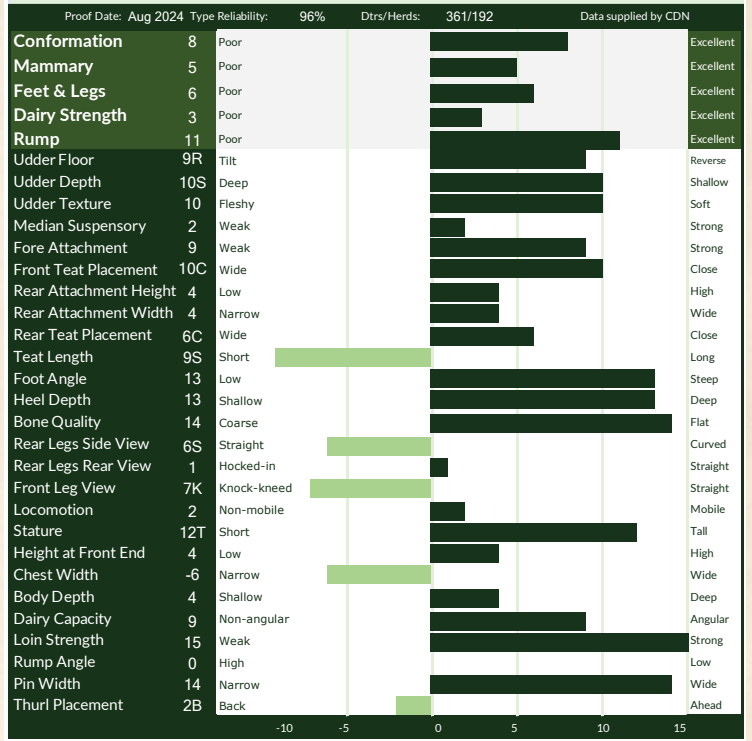

Pris 300

DAUGHTER: THUNDER VRAY VG-88 NL
Res. Champion 2-Yr-Old Wintershow Etten-Leur 2022
Owned by The van Beek Family & The van Wichen Family, Netherlands

DAUGHTER: JB TOULLEC PIXISTORM
2-Year-Old Champion SIA Paris 2022
Owned by Gaec Toullec, France

CANADIAN FIGURES					
Lifetime Performance		Rel 94%	Dtrs/ Herds 452/236	Functional Traits	
GLPI	+2028	Feed Efficiency	99	Daughter Fertility	95
PRO \$	\$-1575	Herd Life	92	Milking Speed	100
Production	Rel 97%	Mastitis Resistance	97	Milking Temperament	105
Milk	-725 kgs	Metabolic Disease	98	Calving Ability	92
Fat	-78 kgs -0.44%	Hoof Health	99	Dtr Calving Ability	92
Protein	-39 kgs -0.12%	Lactation Persistency	97	Body Condition	87

AMERICAN FIGURES					
Lifetime Performance		Functional Traits			
GTPI	+1812	Somatic Cell Score	2.94	Daughter Preg Rate	-3
NET MERIT	\$-412	Productive Life	-1.7	Sire Calving Ease	3.8%
Production	Rel: 97%	Daughter / Herds	1611/820	Dtr Calving Ease	4.0%
Milk	-93 lbs	Combined F&P	-45 lbs	Sire Stillbirth	7.4%
Fat	-33 lbs -0.11%	Cheese Merit	-\$416	Dtr Stillbirth	8.3%
Protein	-12 lbs -0.03%			Fertility Index	-3