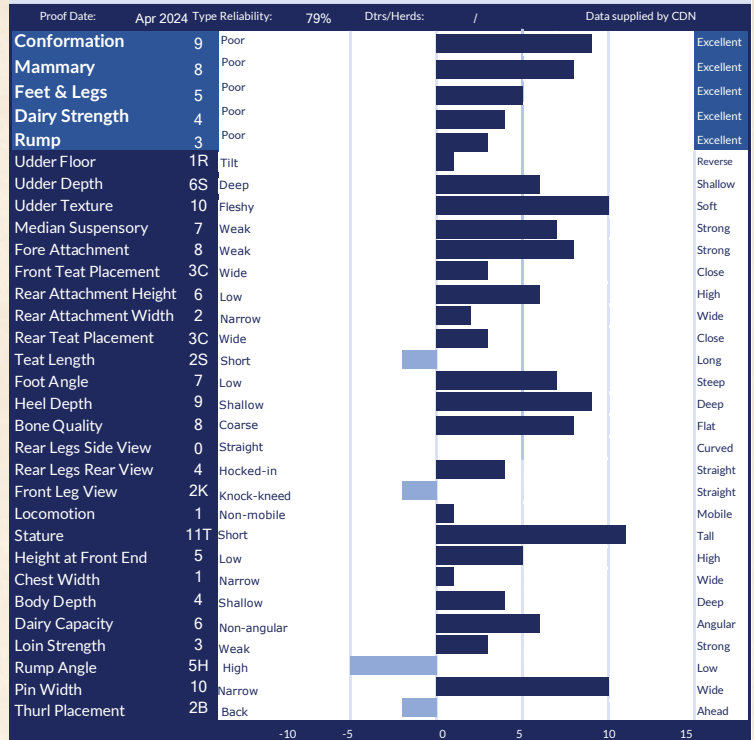

2ND DAM
OCD DELTA MISSY 4212 EX-94-2E
sired by Mr Mogul Delta
03-01 3x 305 d 13,544 Kg M 3.8%F 3.3%P

3RD DAM
BUTZ-HILL MAGICAL MISSY EX-94-2E 5*
04-09 3x 305 d 13,009 Kg M 4.7%F 3.4%P

4TH - 11TH DAMS
VG-85 2* X VG-89 7* X
Eastside Lewisdale Gold Missy EX-95-2E 34*
Grand Champion RWF & WDE 2011
X VG-88 38* X VG-85 2*

Pris: Tas hem på förfågan

OCD DELTA MISSY 4212 EX-94-2E
2nd Dam

CANADIAN FIGURES					
Lifetime Performance			Functional Traits		
	Rel	78%	Dtrs/ Herds		
GPA LPI	+3124	Feed Efficiency	101	Daughter Fertility	103
PRO \$	\$1214	Herd Life	102	Milking Speed	103
Production	Rel: 81%	Mastitis Resistance	106	Milking Temperament	103
Milk	-34 kgs	Metabolic Disease	101	Calving Ability	98
Fat	31 kgs +0.29%	Hoof Health	102	Dtr Calving Ability	102
Protein	2 kgs +0.04%	Lactation Persistency	97	Body Condition	98

AMERICAN FIGURES					
Lifetime Performance			Functional Traits		
	Rel:				
GTPI	+2714	Somatic Cell Score	2.80	Daughter Preg Rate	0.1
NET MERIT	\$386	Productive Life	2.3	Sire Calving Ease	3.4%
Production	80%	Daughter / Herds	0/0	Dtr Calving Ease	2.7%
Milk	545 lbs	Combined F&P	80 lbs	Sire Stillbirth	6.9%
Fat	57 lbs +0.13%	Cheese Merit	\$393	Dtr Stillbirth	6.1%
Protein	23 lbs +0.02%			Fertility Index	