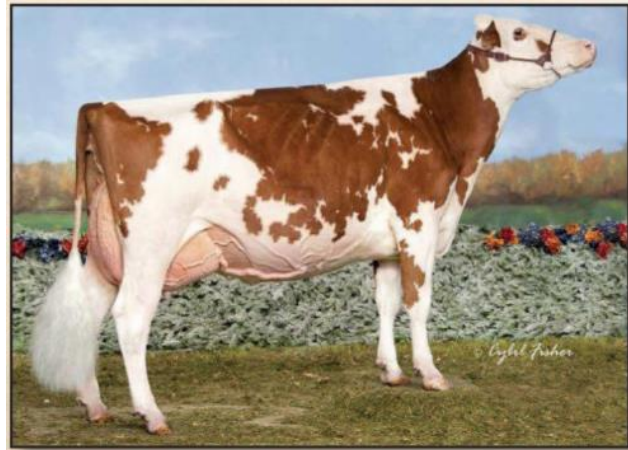

Maximum-Red

Kod nr

aAa 423561

SIRE
FARNEAR ALTITUDE-RED

DAM
BLONDIN RD UNSTOPABULL MAPLE-RED EX-94
sired by Riverdown Unstopabull-Red
Grand Champion B&W and R&W Royal Winter Fair 2022
Int. Champion and Res. Grand Champion World Dairy Expo 2022
Intermediate Champion National R&W Show 2021
All-Canadian B&W and R&W Sr. 2-Yr-Old 2021
1-09 2x 305 d 10,645 Kg M 3.8%F 2.0%P

2ND DAM
KAWARTHA ARMANI MEMORY EX-92
sired by Mr Apples Armani
1st 5yr. old R&W Fall Invitational 2020
05-03 2x 305 d 13,336 Kg M 4.5%F 3.2%P

3RD DAM
LOCHDALE SHAQUILLE MISSY EX-93-2E
Reserve All-Canadian Red & White Jr 3-Yr-Old 2013
1st Junior 3yr. old & Intermediate Champion, Royal Winter Fair 2013
05-11 2x 305 d 14,656 Kg M 3.8%F 2.9%P

4TH - 7TH DAMS
GP-84-2YR 3* X VG-85 X EX-90-6E X EX-90-2E 9*

LOCHDALE SHAQUILLE MISSY EX-93-2E
3rd Dam