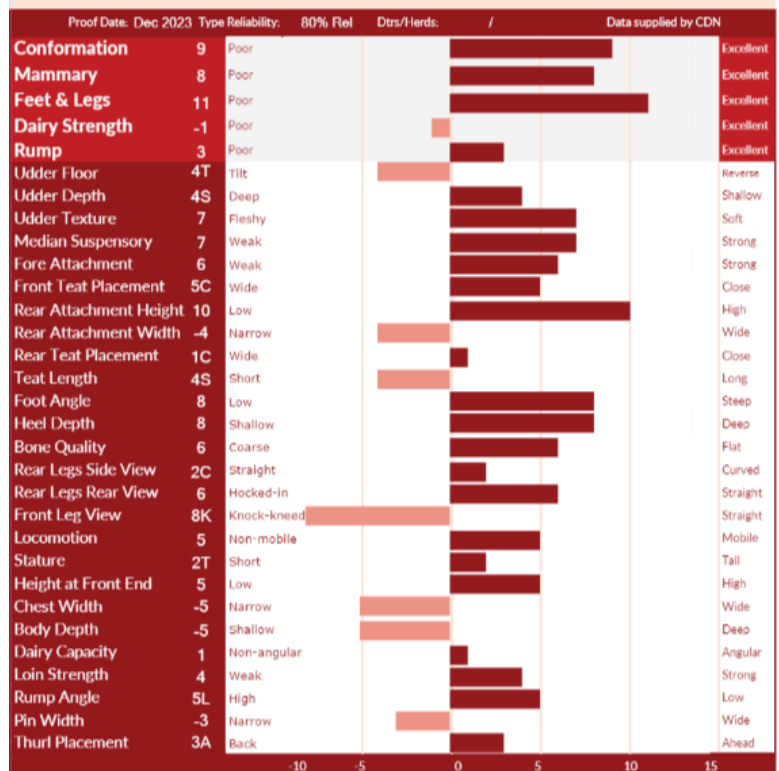

4TH - 7TH DAMS
GP-84-2YR 3* X VG-85 X EX-90-6E X EX-90-2E 9*

LOCHDALE SHAQUILLE MISSY EX-93-2E
3rd Dam

Pris på förfrågan
GGI Sweden 0705983191

CANADIAN FIGURES					
Lifetime Performance		Functional Traits			
GPA LPI	+2541	Feed Efficiency	100	Daughter Fertility	93
PRO \$	\$419	Herd Life	103	Milking Speed	103
Production	Rel: 83%	Mastitis Resistance	99	Milking Temperament	104
Milk	-447 kgs	Metabolic Disease	92	Calving Ability	95
Fat	-16 kgs +0.02%	Hoof Health	101	Dtr Calving Ability	104
Protein	-20 kgs -0.03%	Lactation Persistence	101	Body Condition	99

AMERICAN FIGURES					
Lifetime Performance		Functional Traits			
GTPI	+2038	Somatic Cell Score	2.90	Daughter Preg Rate	-1.5
NET MERIT	\$-75	Productive Life	0.8	Sire Calving Ease	3.6%
Production	Rel: 82%	Daughter / Herds	0/0	Dtr Calving Ease	3.0%
Milk	-56 lbs	Combined F&P	-6 lbs	Sire Stillbirth	7.8%
Fat	2 lbs +0.01%	Cheese Merit	\$-76	Dtr Stillbirth	5.7%
Protein	-8 lbs -0.02%			Fertility Index	-2.1