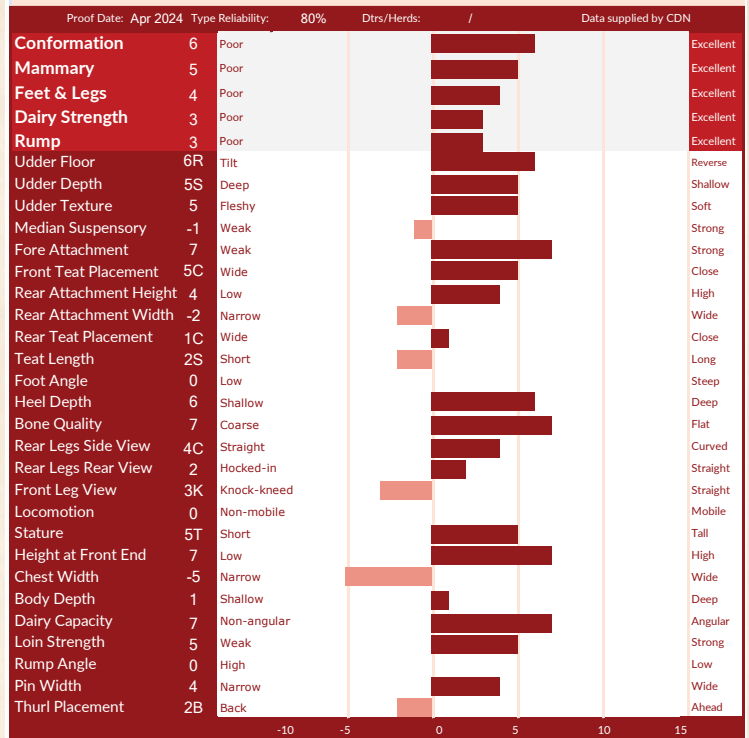

**2ND DAM**  
AOT SALVATORE HICUP VG-88  
sired by Mr Salvatore  
3-05 305 d 18,008 Kg M 4.0%F 3.2%P

**3RD DAM**  
COOKIECUTTER S SIRE HAS VG-88 DOM  
3-11 3x 305 d 17,037 Kg M 4.1%F 3.4%P

**4TH - 11TH DAMS**  
VG-88 DOM X VG-88-2YR DOM X EX-90 GMD DOM X EX-90 GMD DOM X  
EX-90-2E GMD DOM X VG-88 GMD DOM  
X Snow-N Denises Dellia EX-95-2E 5\* X EX-90-2E GMD DOM

AOT SWINGMAN HALIA-RED EX-90  
Dam

COOKIECUTTER MOM HALO-ET VG-88 DOM  
4th Dam

CANADIAN FIGURES					
Lifetime Performance		Rel 79%	Dtrs/ Herds	Functional Traits	
GPA LPI	+3176	Feed Efficiency	99	Daughter Fertility	102
PRO \$	\$1299	Herd Life	106	Milking Speed	98
<b>Production</b>	Rel 83%	Mastitis Resistance	104	Milking Temperament	98
Milk	306 kgs	Metabolic Disease	105	Calving Ability	102
Fat	48 kgs +0.32%	Hoof Health	100	Dtr Calving Ability	103
Protein	20 kgs +0.08%	Lactation Persistency	102	Body Condition	93

AMERICAN FIGURES					
Lifetime Performance		Functional Traits			
GTPI	+2705	Somatic Cell Score	2.70	Daughter Preg Rate	0.7
NET MERIT	\$637	Productive Life	5.0	Sire Calving Ease	2.1%
<b>Production</b>	Rel: 82%			Dtr Calving Ease	2.0%
Milk	783 lbs	Daughter / Herds	0/0	Sire Stillbirth	6.1%
Fat	53 lbs +0.08%	Combined F&P	80 lbs	Dtr Stillbirth	5.1%
Protein	27 lbs +0.01%	Cheese Merit	\$646	Fertility Index	0.6