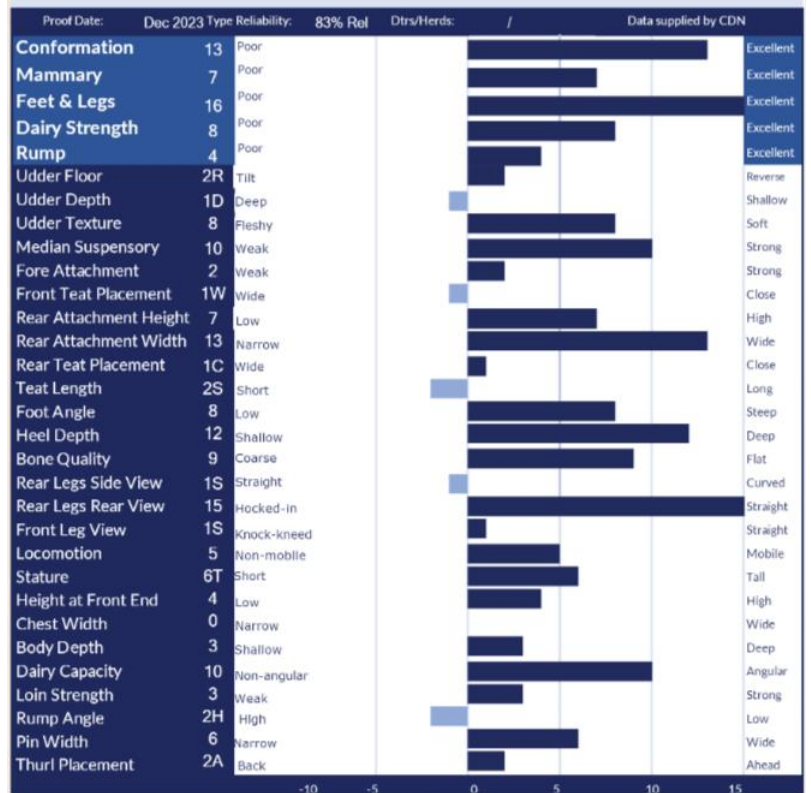

Destination

Kod nr 9-8608

aAa 432156

CANADIAN FIGURES						
Lifetime Performance			Functional Traits			
GPA LPI	+3570	Rel 83%	Dtrs/ Herds	/	Daughter Fertility	100
PRO $	$2776				Milking Speed	97
Production	Rel 86%				Milking Temperament	100
Milk	1886 kgs				Calving Ability	101
Fat	89 kgs +0.13%				Dtr Calving Ability	103
Protein	59 kgs -0.05%				Body Condition	97
					Feed Efficiency	102
					Herd Life	100
					Mastitis Resistance	102
					Metabolic Disease	96
					Hoof Health	95
					Lactation Persistency	99